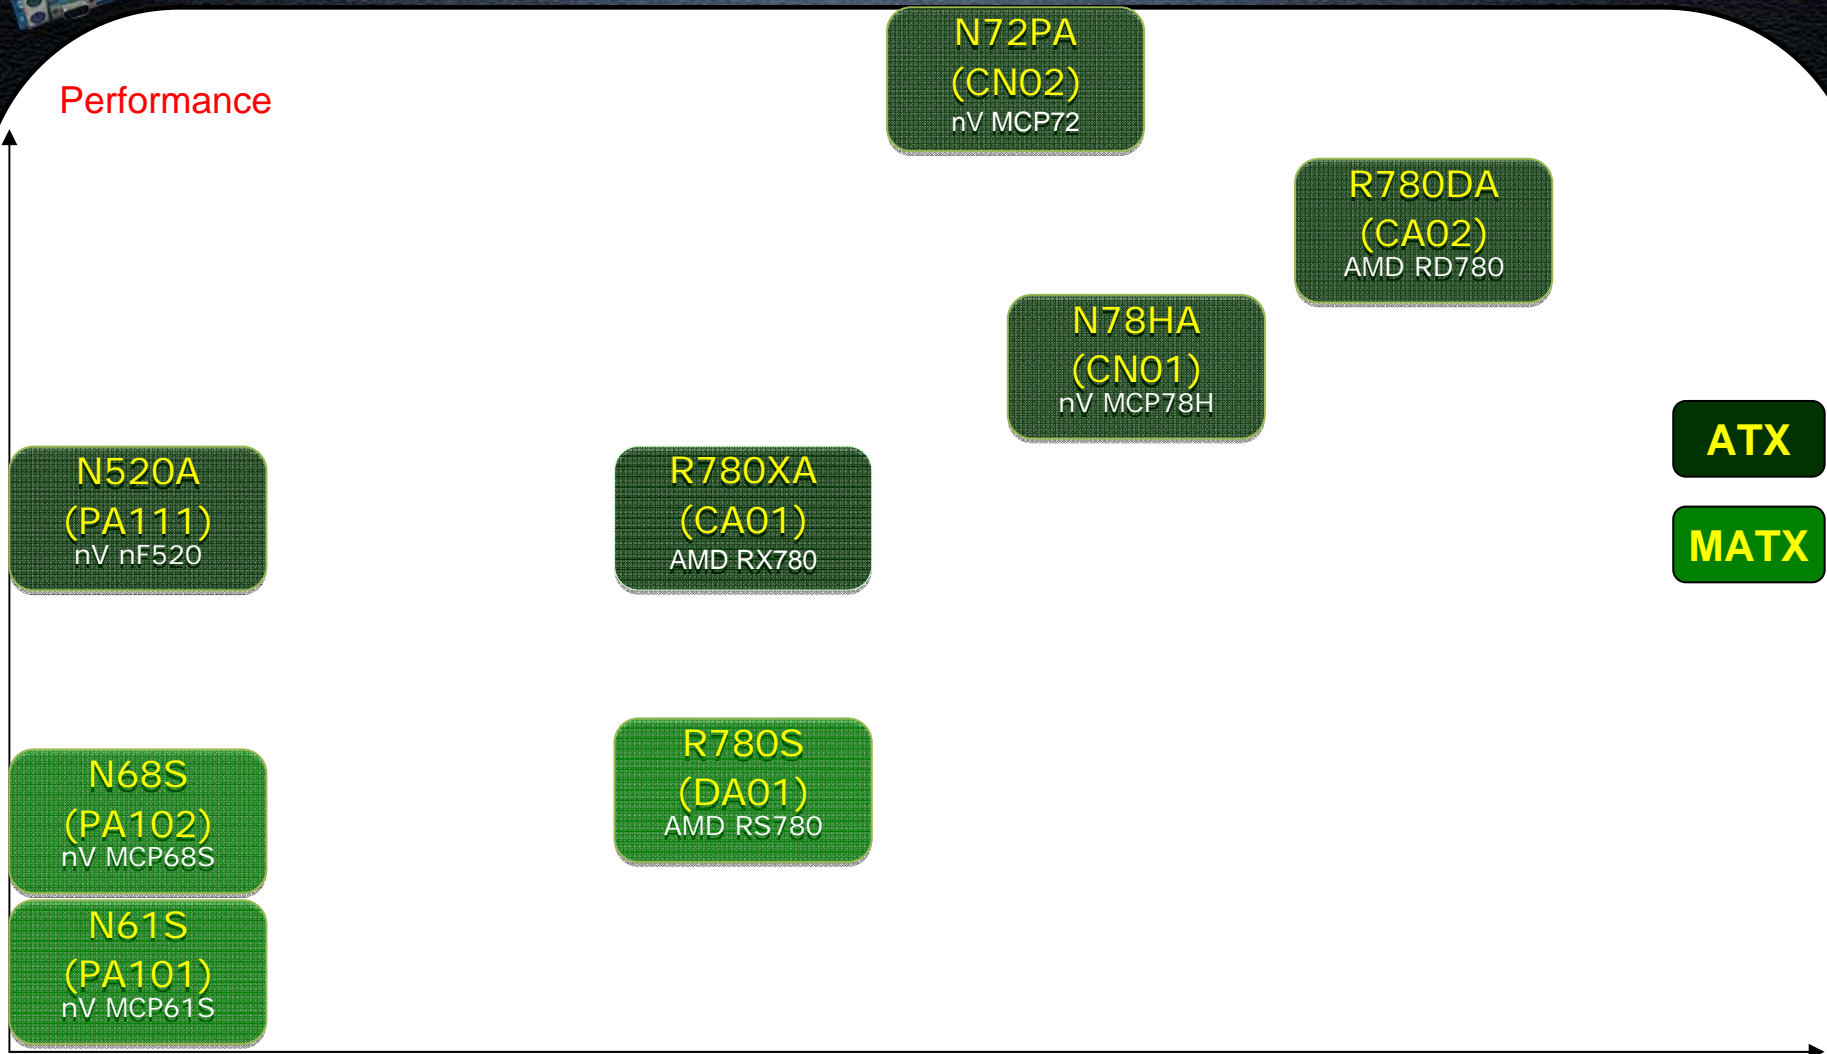

N73PV  
(PA223)  
nV MCP73S

G31  
(BI01)  
Intel G31

G45 / G43  
(BI02)  
Intel G45

N7AS  
(BN01)  
nV MCP7A

N73V  
(PA221)  
nV MCP73V

945GC1333  
Sonic  
(PA201 V3)  
Intel 945GC

Now

June

July

Aug

# AMD Motherboard

Performance

All Palit AMD Platform Support AM2+ Processor